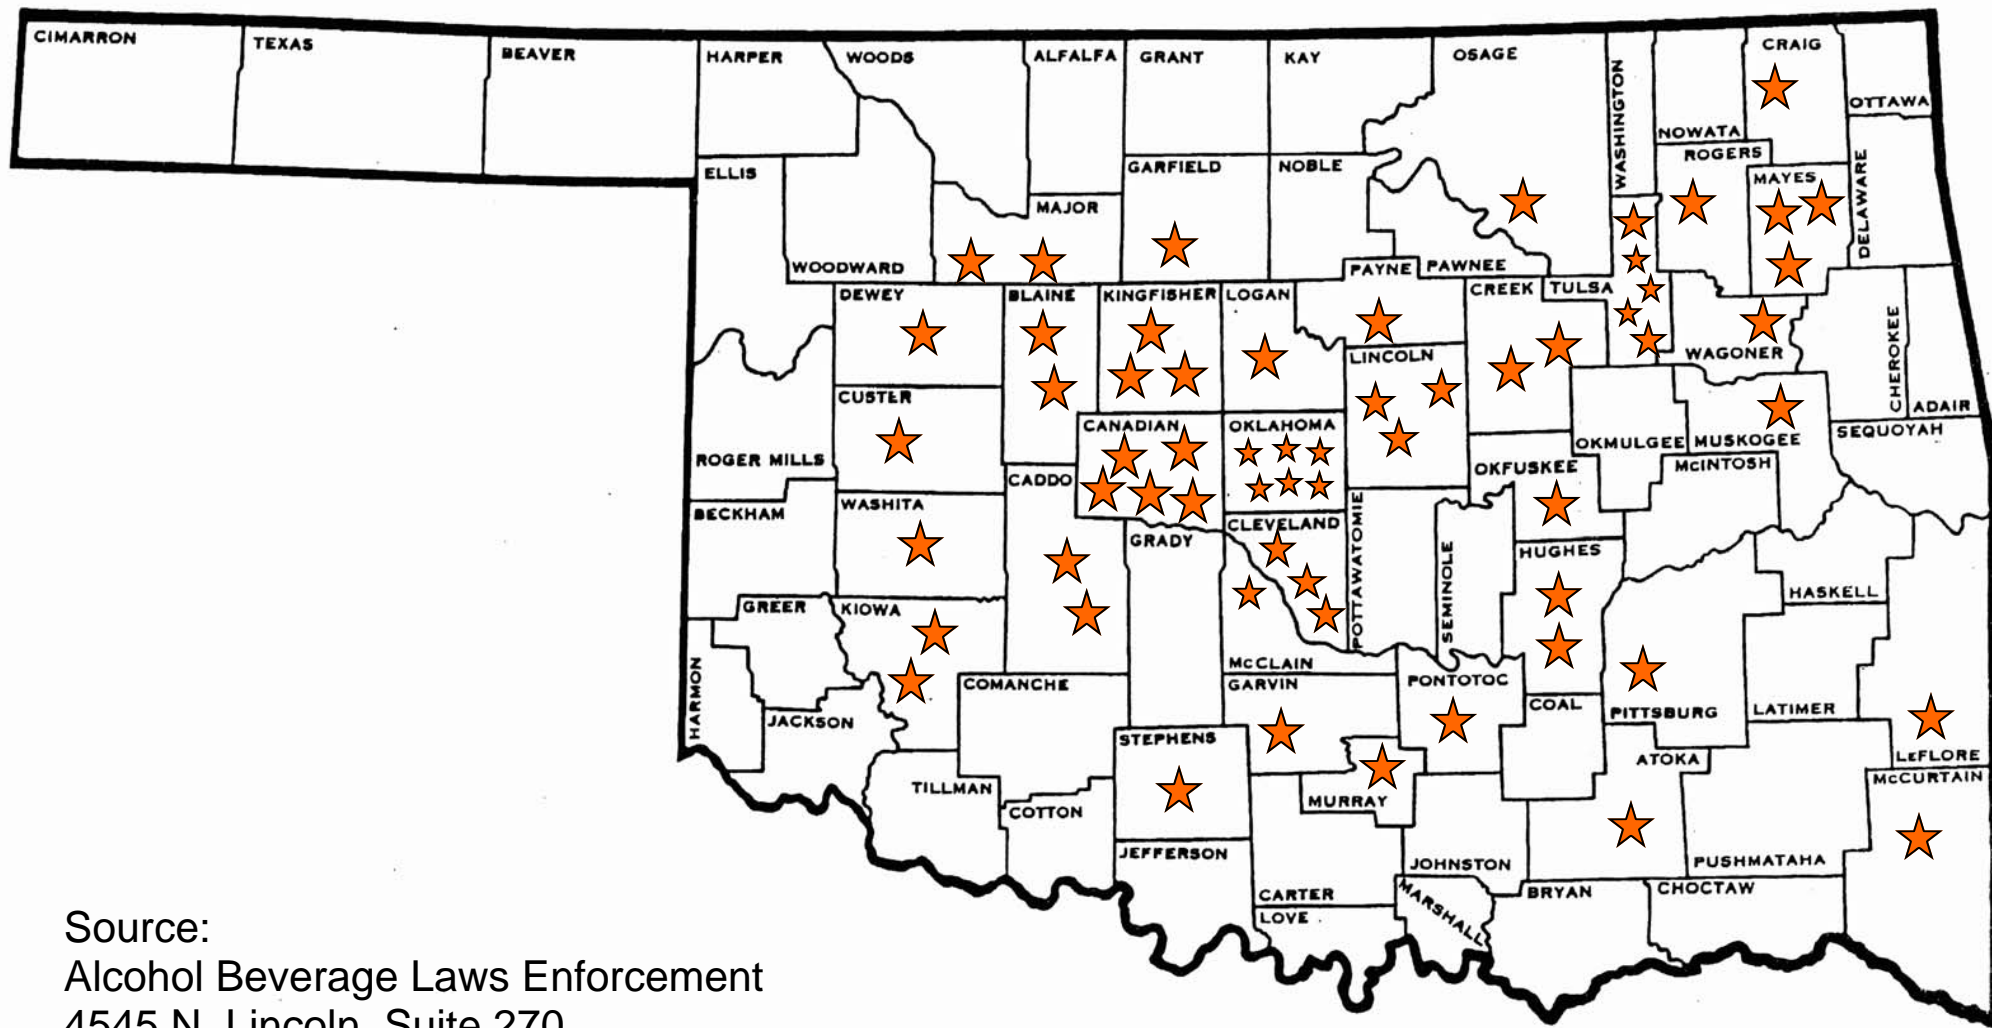

Oklahoma's Licensed Wineries

December, 2013

Source:
Alcohol Beverage Laws Enforcement
4545 N. Lincoln, Suite 270
Oklahoma City, OK 73105-3414
405-521-3484

Oklahoma Licensed Wineries
December 2013

Winery Name	County	Town
Arribin Hills Winery LLC.	Tulsa	Owasso
Base Vines & Cattle LLC.	Blaine	Geary
Blue Coyote Winery	Mayes	Adair
Briarpatch Winery	Muskogee	Porum
Canadian River Vineyard & Winery	Cleveland	Lexington
Chapel Creek Winery	Canadian	El Reno
Cimarron Cellars	Atoka	Caney
Clauren Ridge Vineyard & Winery	Oklahoma	Edmond
Dancing Rabbit Creek Vineyards & Winery	Garvin	Paoli
Deer Creek Vineyard	Oklahoma	Edmond
Diamond Head Wine	Mayes	Pryor
Dow Valley	Canadian	Okarche
Farfalla Wines	Canadian	Yukon
Gander Way Vineyards & Winery	Tulsa	Skiatook
Girls Gone Wine	McCurtain	Broken Bow
Girouard Vines	Tulsa	Tulsa
High Gravity	Tulsa	Tulsa
Indian Creek Village	Major	Ringwood
Johnester Vineyard & Winery	Kingfisher	Kingfisher
Land Run Vineyards & Winery	Canadian	El Reno
Lavender Hill Farm & Vineyard	Wagoner	Haskell
Legends Vineyard & Winery	McClain	Lindsay
Native Spirits Winery	Cleveland	Norman
Nuyaka Creek Winery	Creek	Bristow
Oak Hills Winery & Vineyards	Rogers	Chelsea
Okeozark Winery	Mayes	Salina
Pecan Ridge Vineyards & Grape Ranch	Okfuskee	Okemah
Plain View Winery	Garfield	Lahoma
Plymouth Valley	Major	Fairview
Prairie Rattler Winery	Osage	Shidler
Prairie Wind Winery	Washita	Burns Flat
Put a Cork in It	Oklahoma	Oklahoma City
Quartz Mountain Winery	Kiowa	Lone Wolf
Range Vineyard & Winery	Caddo	Anadarko